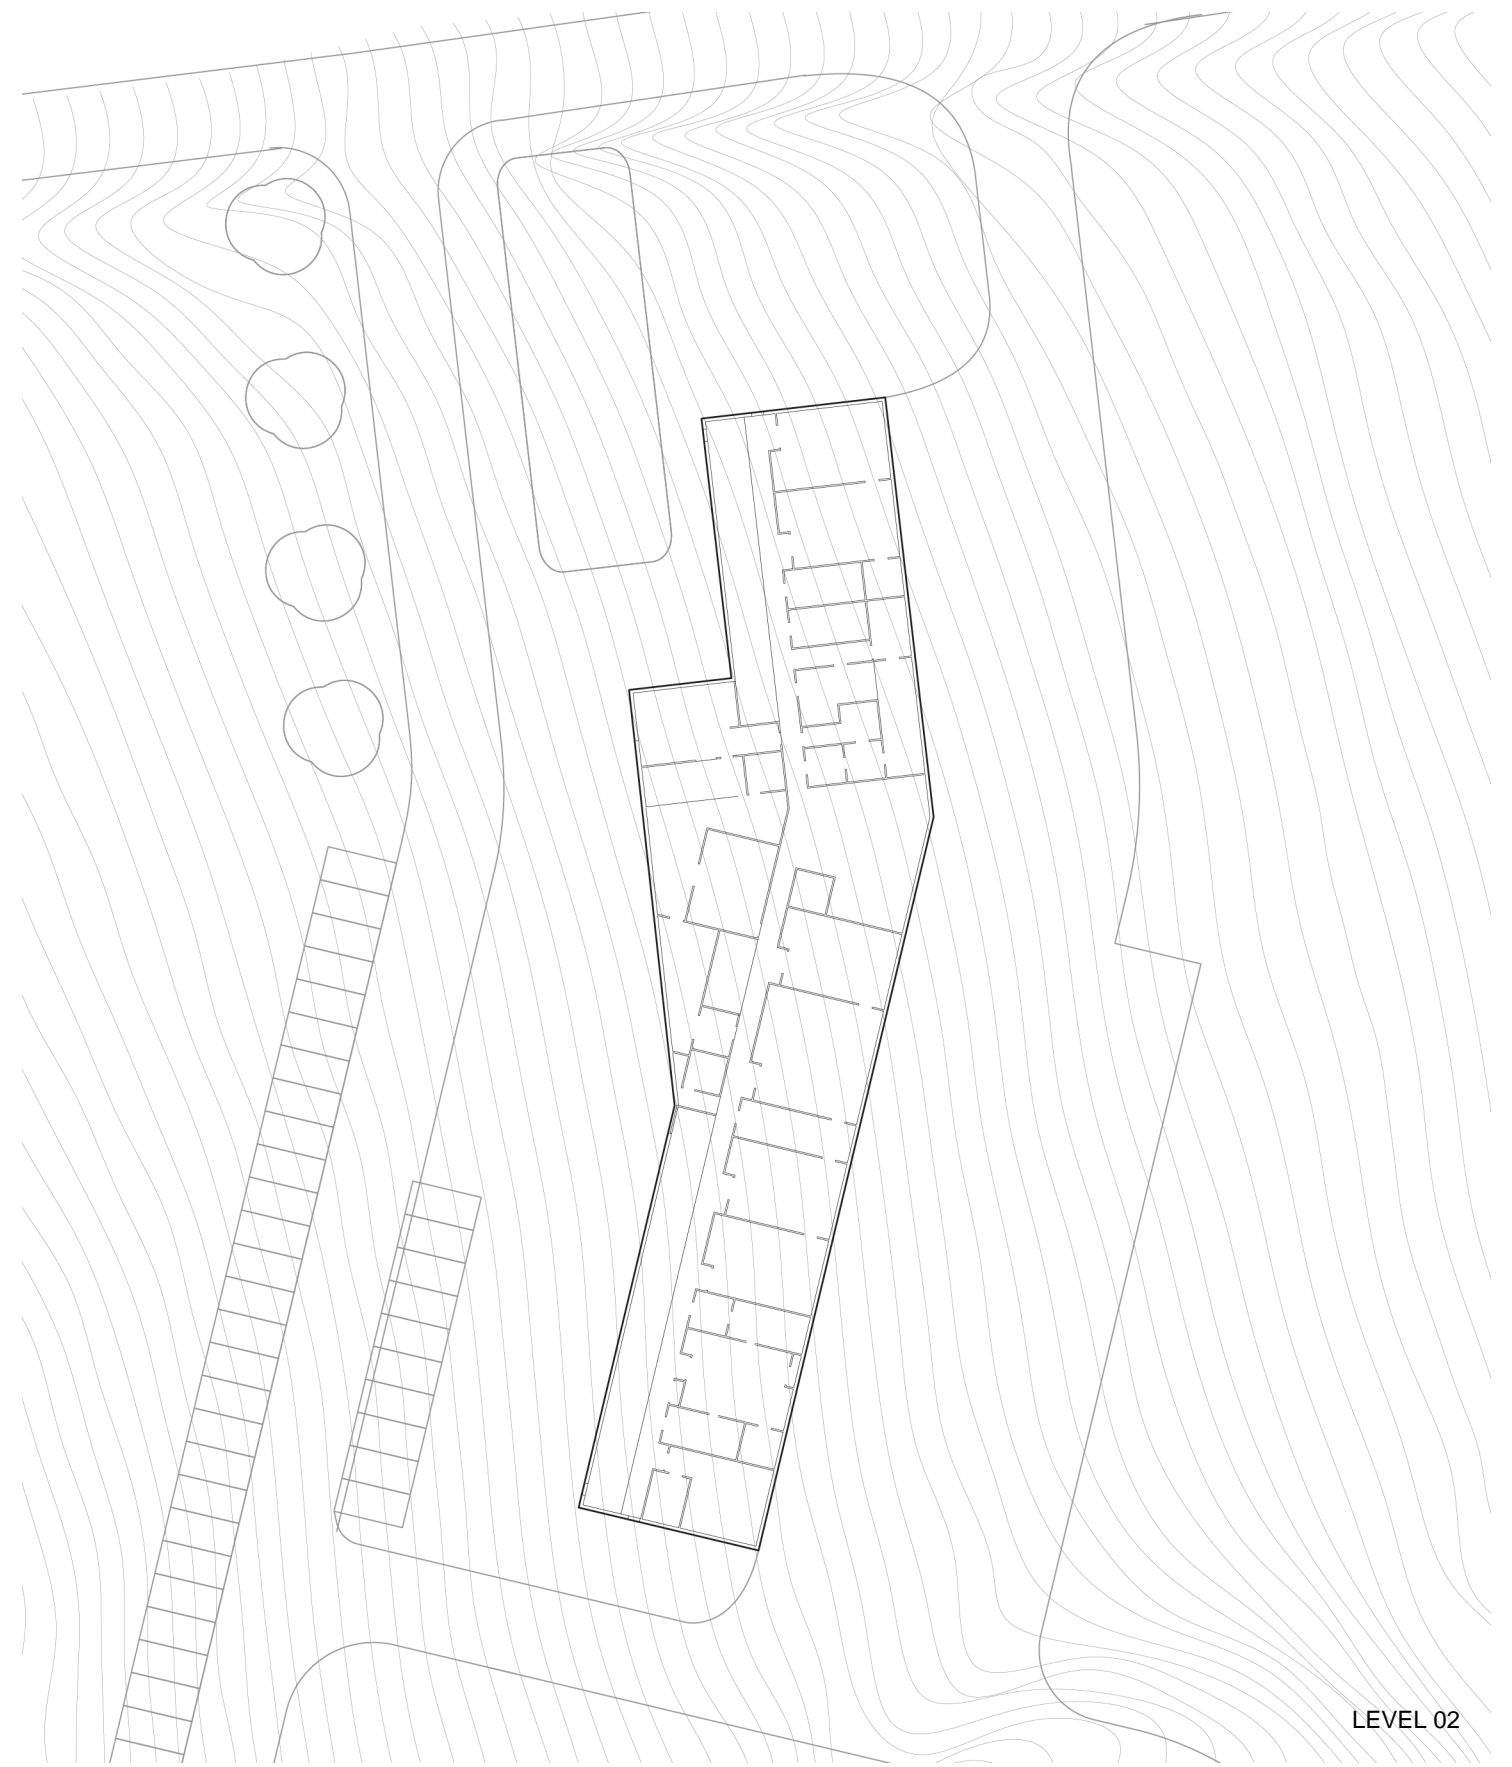

LANDSCAPE SITE PLAN

Issue Date: 12/17/2014

Project No: 004614.00

State of Vermont
Agencies of Agriculture
and Natural Resources
**COLLABORATIVE
LABORATORY**

CANNONDESIGN

PLANS

Issue Date: 12/17/2014

Project No: 004614.00