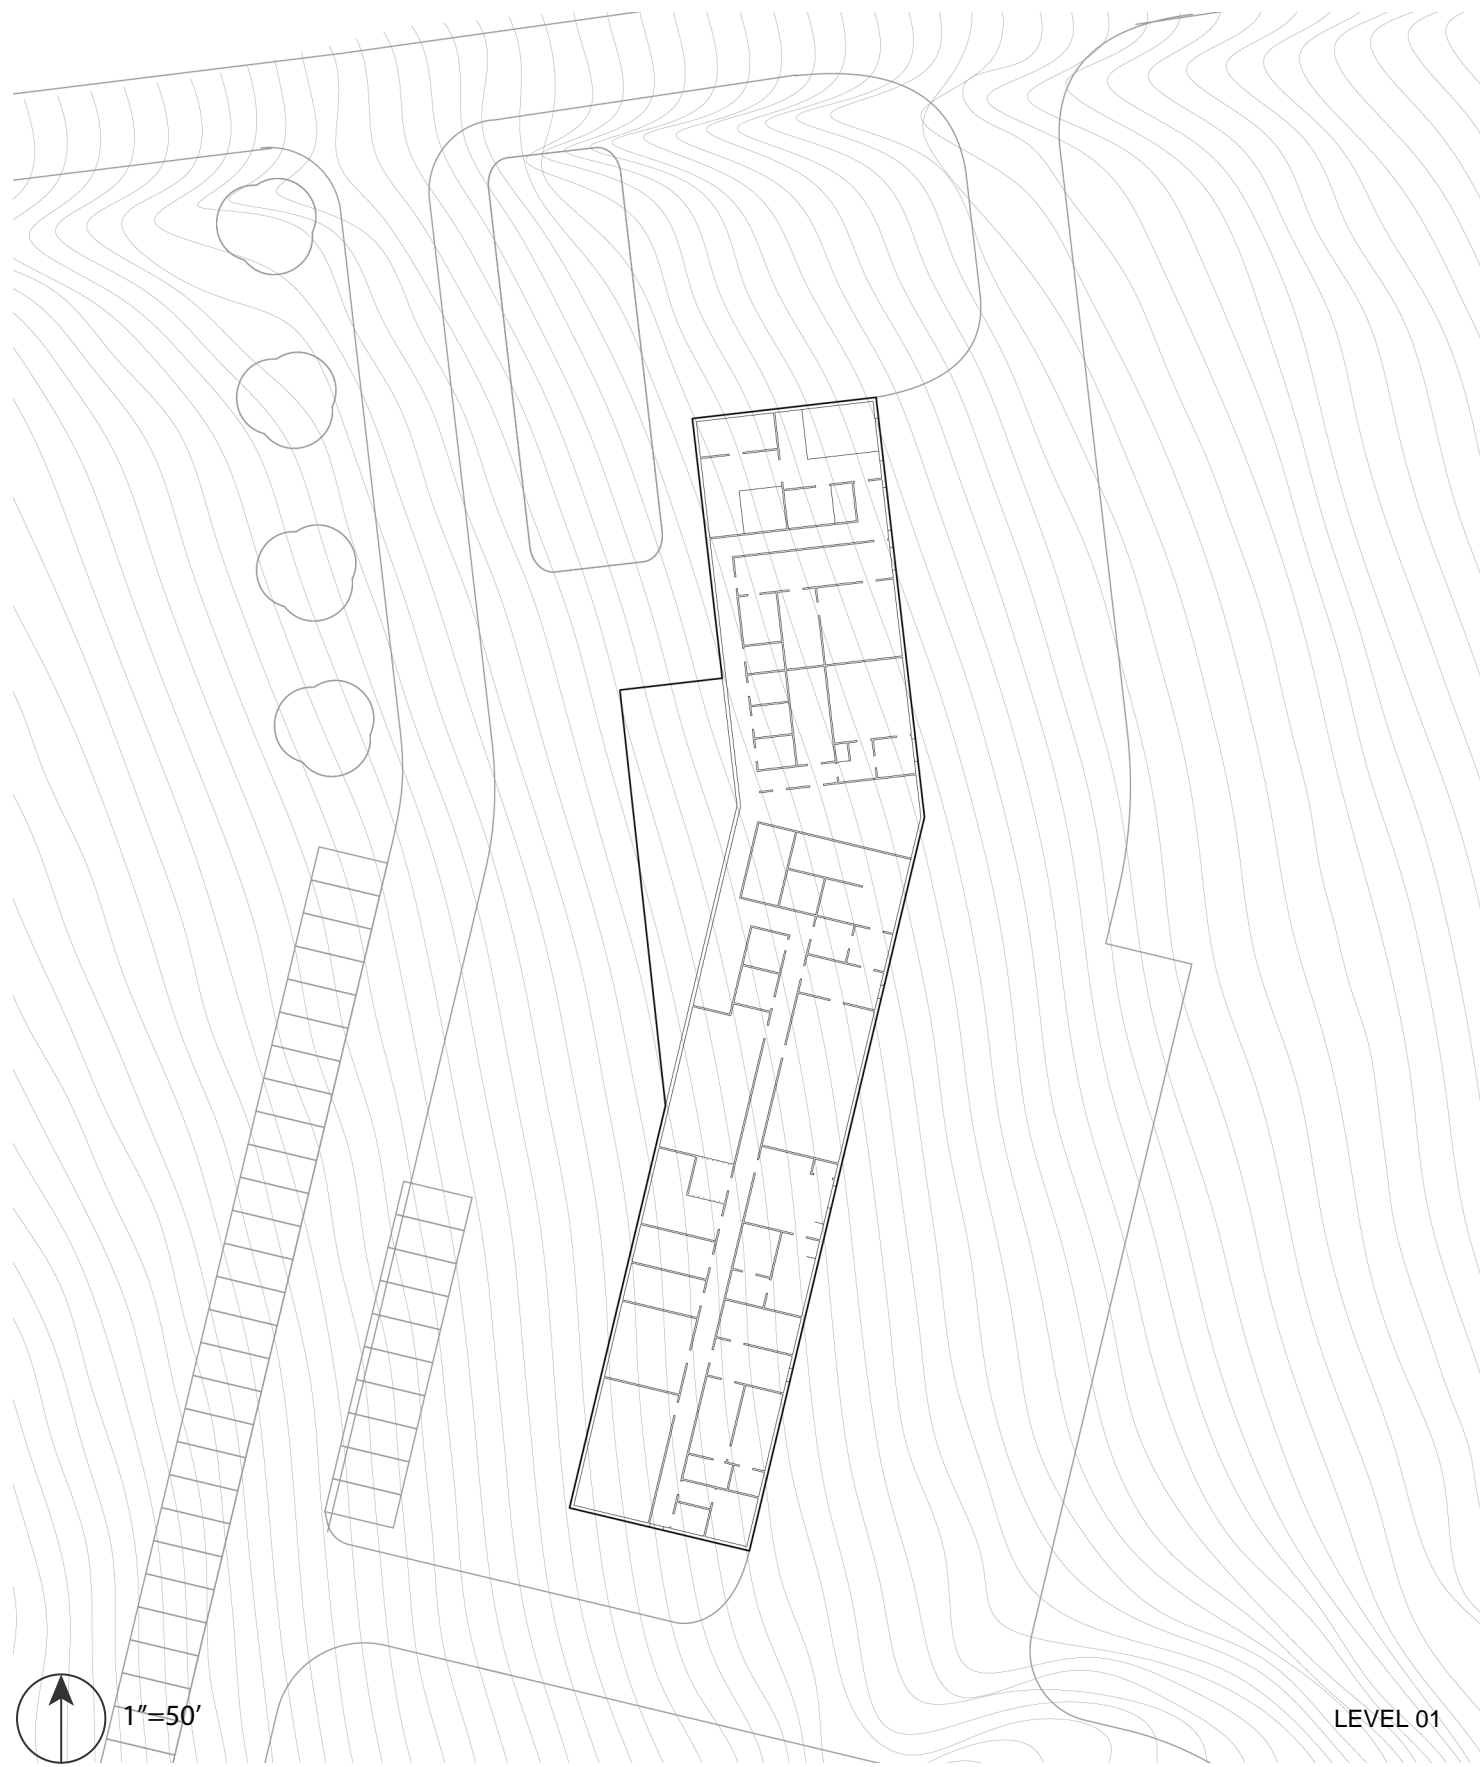

LANDSCAPE SITE PLAN

Issue Date: 12/17/2014

Project No: 004614.00

State of Vermont
Agencies of Agriculture
and Natural Resources
**COLLABORATIVE
LABORATORY**

CANNONDESIGN

PLANS

Issue Date: 12/17/2014

Project No: 004614.00